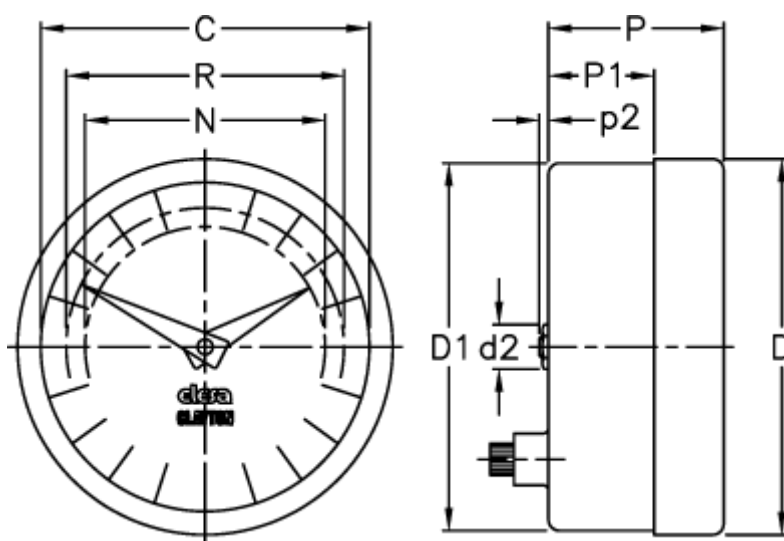

Article number: 2307024352

Description: E+G Positive drive indicator
PA02-0008-S

Measures

C = 60

R = 51

D = 68.4

D1 = 67.0

d2 = 8

N = 44

P = 32

P1 = 19.3

p2 = 1.0